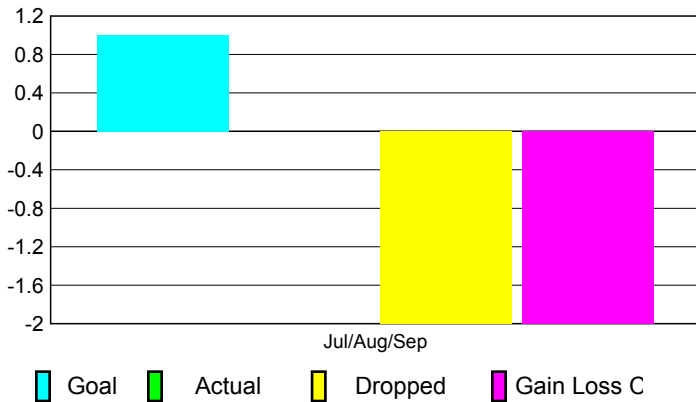

2010-2011 GMT Reports for District (or Undistricted) **District LD 5**

GMT: **Mr. Edisson Karnopp**

Location: **BRAZIL**

GMT CA: **3**

CLUBS

Club Results
2010-2011

Clubs
2009-2010

Month	New Club Goal	Actual New Clubs	Actual Dropped Clubs	Gain/Loss of Clubs	Gain/Loss of Clubs
Jul/Aug/Sep	1	0	-2	-2	-4
Totals	1	0	-2	-2	-4

Club Results 2010-2011

Goal, New, Dropped, Gain/Loss

Comparison of Club Gain/Loss

Current Year Compared to the Previous Year

YTD Status Quo Clubs 2010-2011

Status Quo Clubs Compared to Status Quo Members

MEMBERSHIP