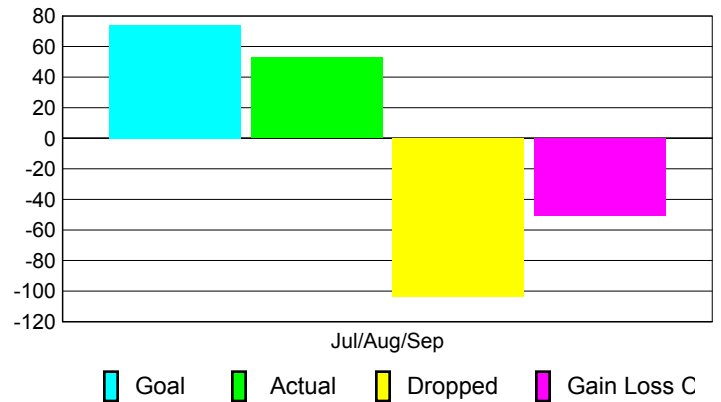

Membership Results 2010-2011

Goal, New, Dropped, Gain/Loss